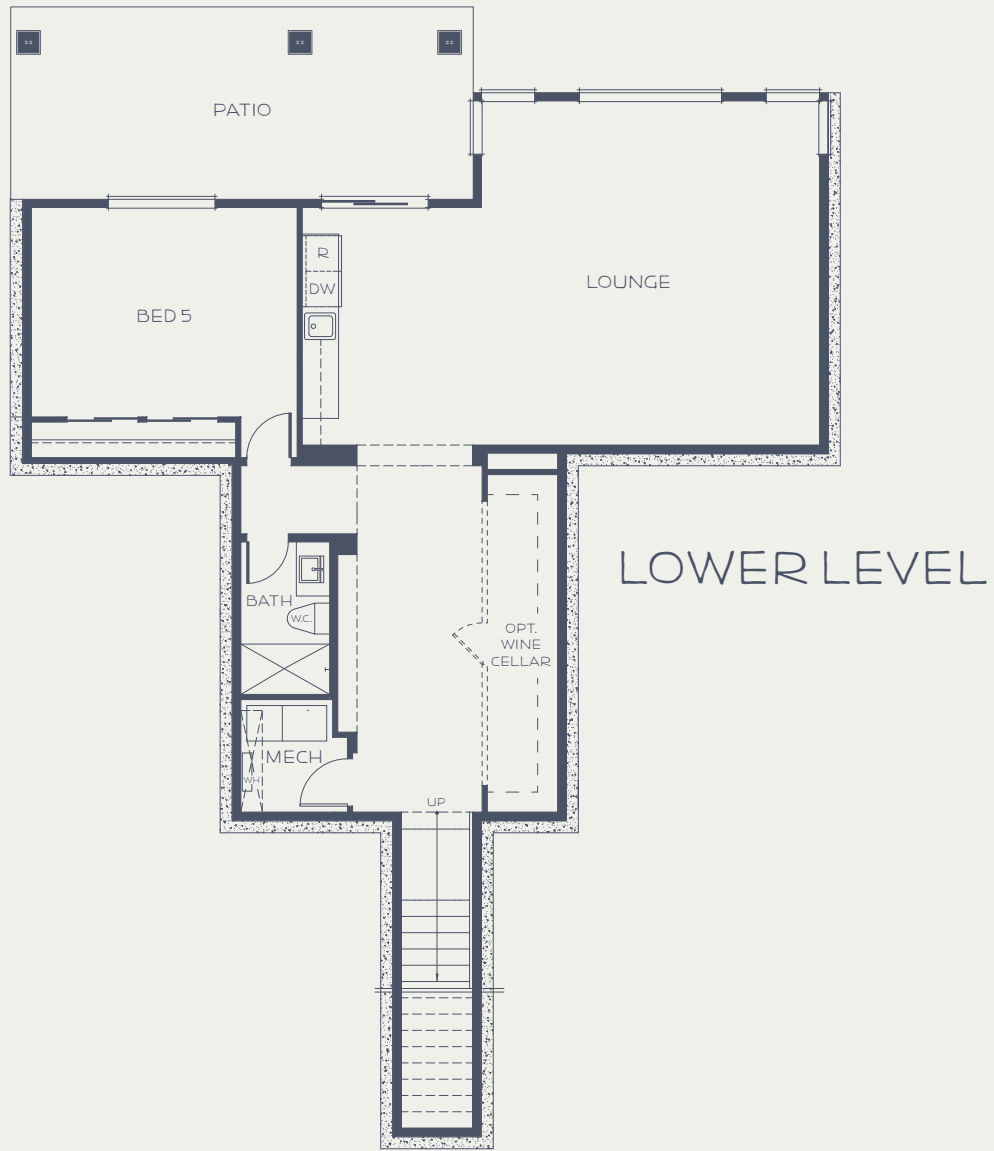


HOMESITE 15

5 BED | 4.5 BATH

SUMMERWELL

ON MERCER ISLAND

ARCHITECT
DESIGNED.
CUSTOM
QUALITY.

visit us online at
summerwellhomes.com

For more information, call
206.317.7758

HOMESITE 15

5,147 SQFT

5 BED | 4.5 BATH

OUTDOOR LIVING 303 SQFT

GARAGE 693 SQFT

LOT 11,815 SQFT

UPPER LEVEL

Architecture:
MCCULLOUGH
ARCHITECTS

Interior Design:
SIX WALLS