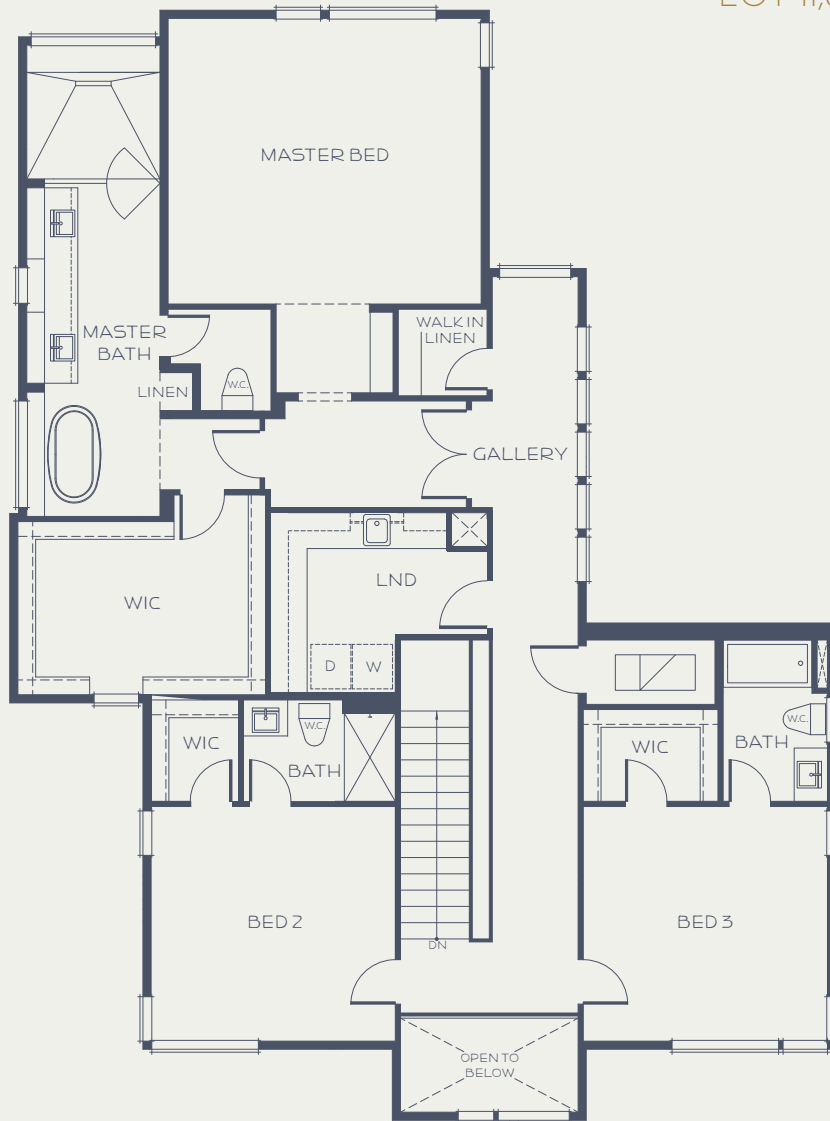


HOMESITE 15

5 BED | 4.5 BATH

SUMMERWELL

ON MERCER ISLAND

ARCHITECT
DESIGNED.
CUSTOM
QUALITY.

visit us online at
summerwellhomes.com

For more information, call
206.317.7758

HOMESITE 15

5,147 SQFT

5 BED | 4.5 BATH

OUTDOOR LIVING 303 SQFT

GARAGE 693 SQFT

LOT 11,815 SQFT

UPPER LEVEL

Architecture:
MCCULLOUGH
ARCHITECTS

Interior Design:
SIX WALLS