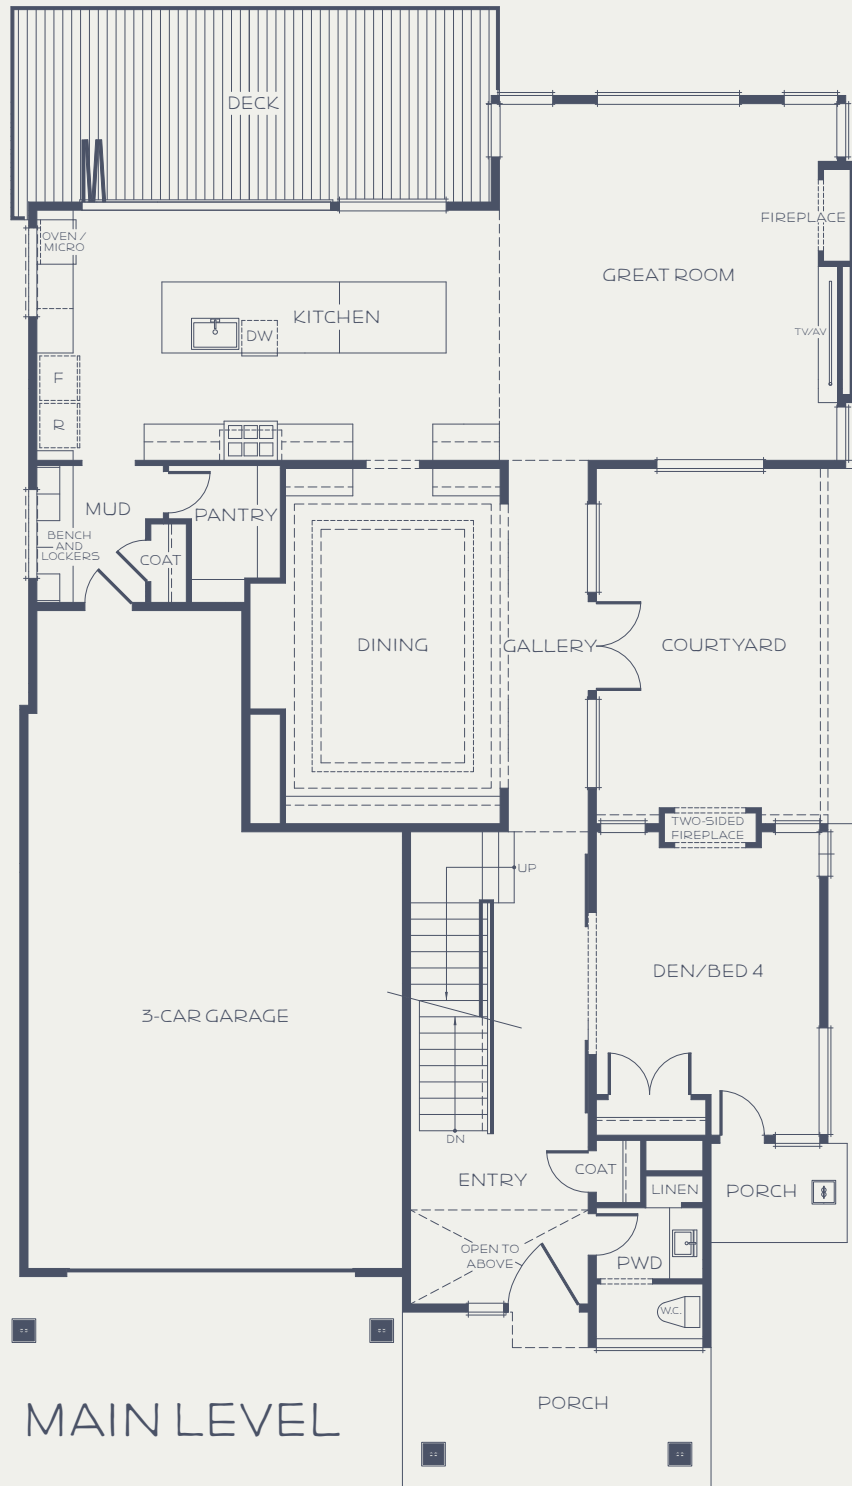


HOMESITE 15

5 BED | 4.5 BATH

SUMMERWELL

ON MERCER ISLAND

ARCHITECT
DESIGNED.
CUSTOM
QUALITY.

visit us online at
summerwellhomes.com

For more information, call
206.317.7758

HOMESITE 15

5,147 SQFT

5 BED | 4.5 BATH

OUTDOOR LIVING 303 SQFT

GARAGE 693 SQFT

LOT 11,815 SQFT

UPPER LEVEL

Architecture:
MCCULLOUGH
ARCHITECTS

Interior Design:
SIX WALLS