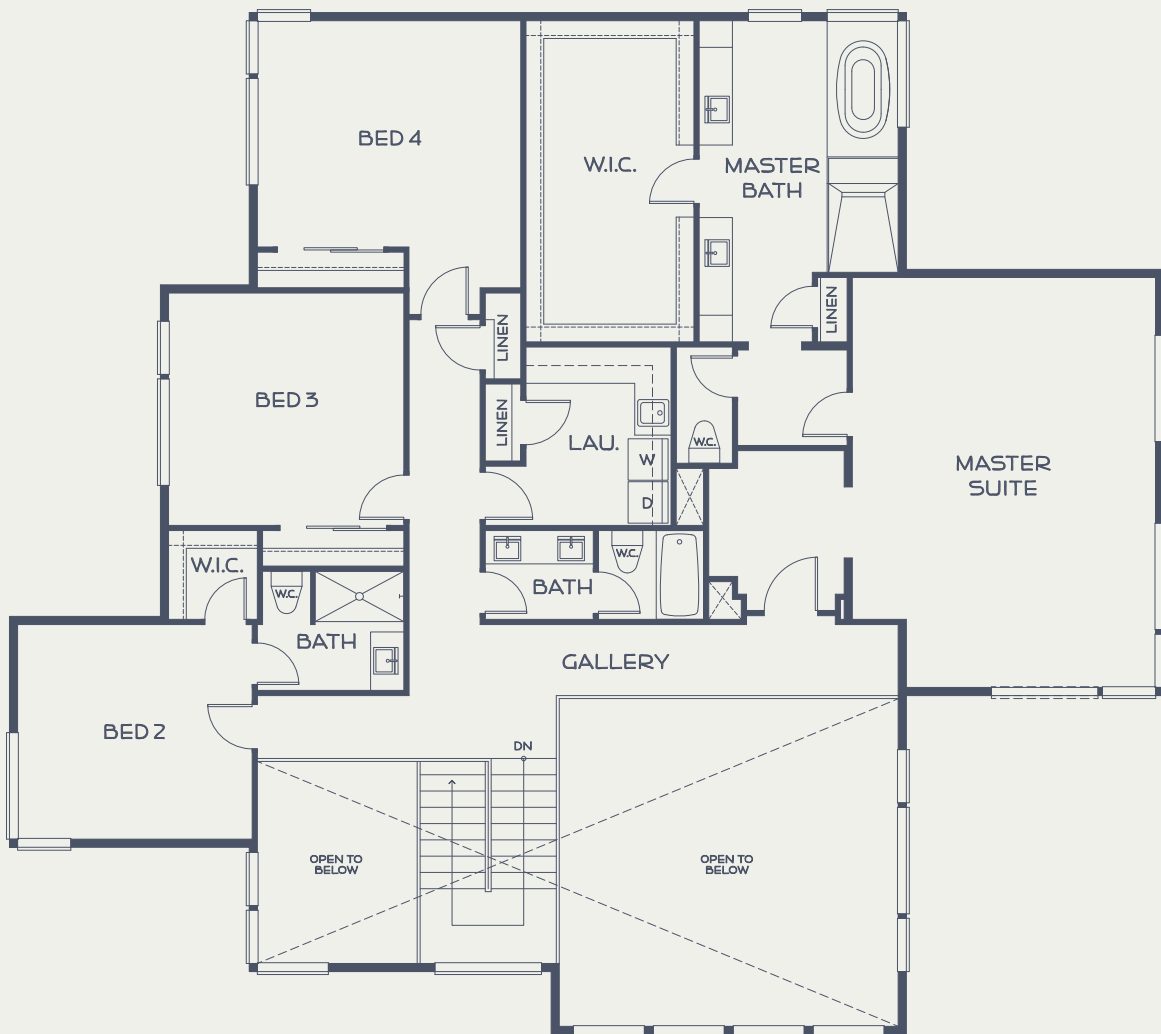

4,142 SQFT

4 BED | 3.25 BATH

OUTDOOR LIVING 374 SQFT

GARAGE 741 SQFT

LOT 11,602 SQFT

UPPER LEVEL

*“Architecture should speak of its time and place,
but yearn for timelessness.”* – FRANK GEHRY

Architecture:
MCCULLOUGH
ARCHITECTS