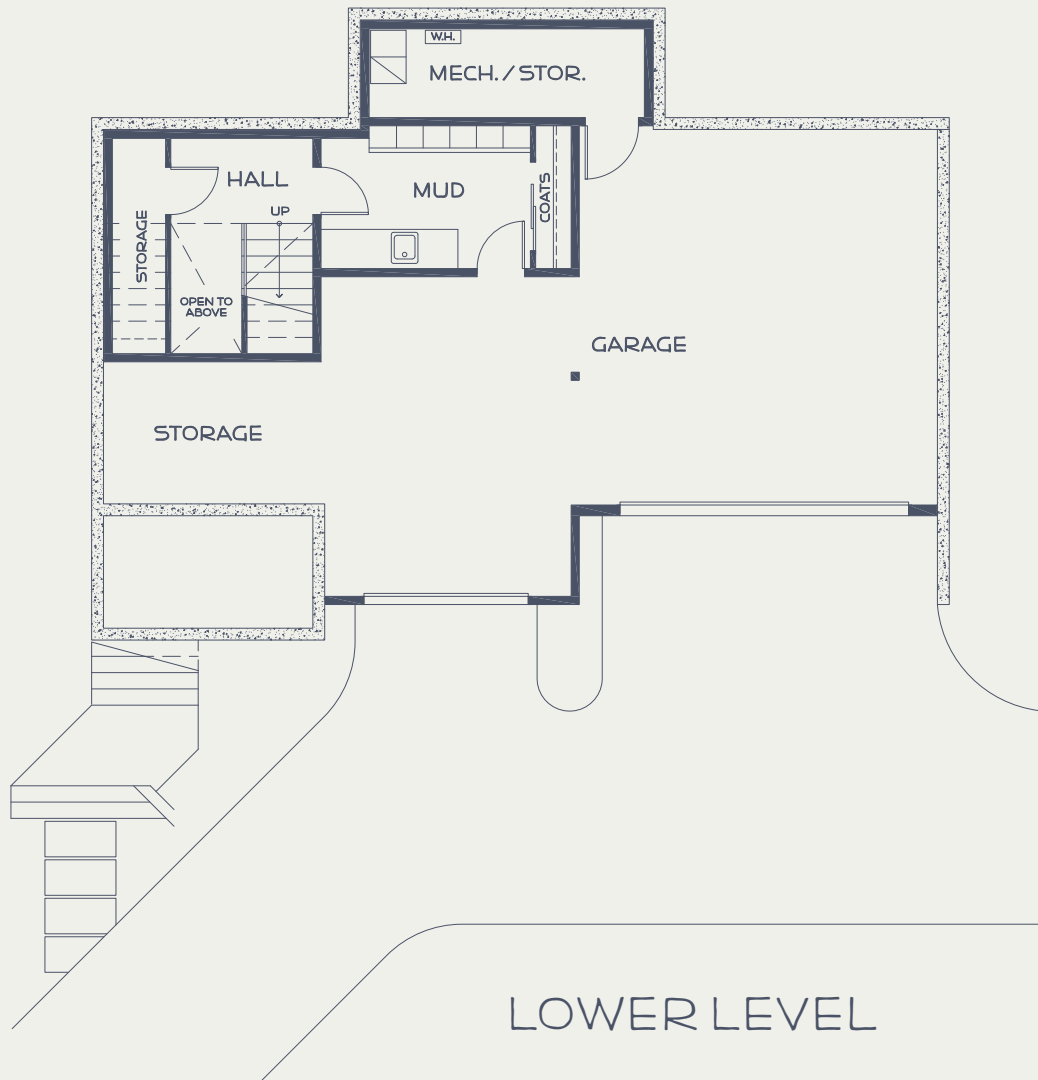

HOMESITE 11

4,276 SQFT

4 BED | 3.5 BATH

OUTDOOR LIVING 852 SQFT

GARAGE 805 SQFT

LOT 11,801 SQFT

UPPER LEVEL

LOWER LEVEL