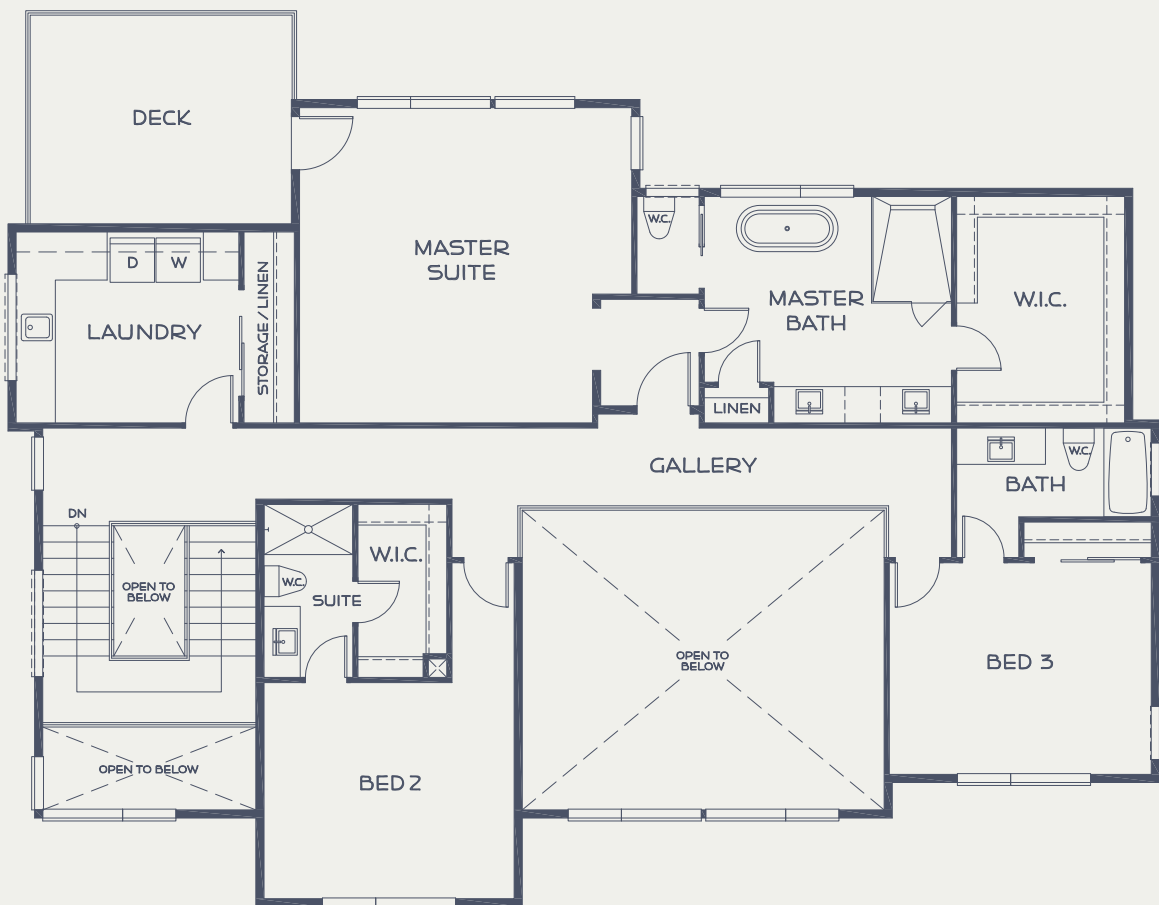

HOMESITE 11

4,276 SQFT

4 BED | 3.5 BATH

OUTDOOR LIVING 852 SQFT

GARAGE 805 SQFT

LOT 11,801 SQFT

UPPER LEVEL

LOWER LEVEL