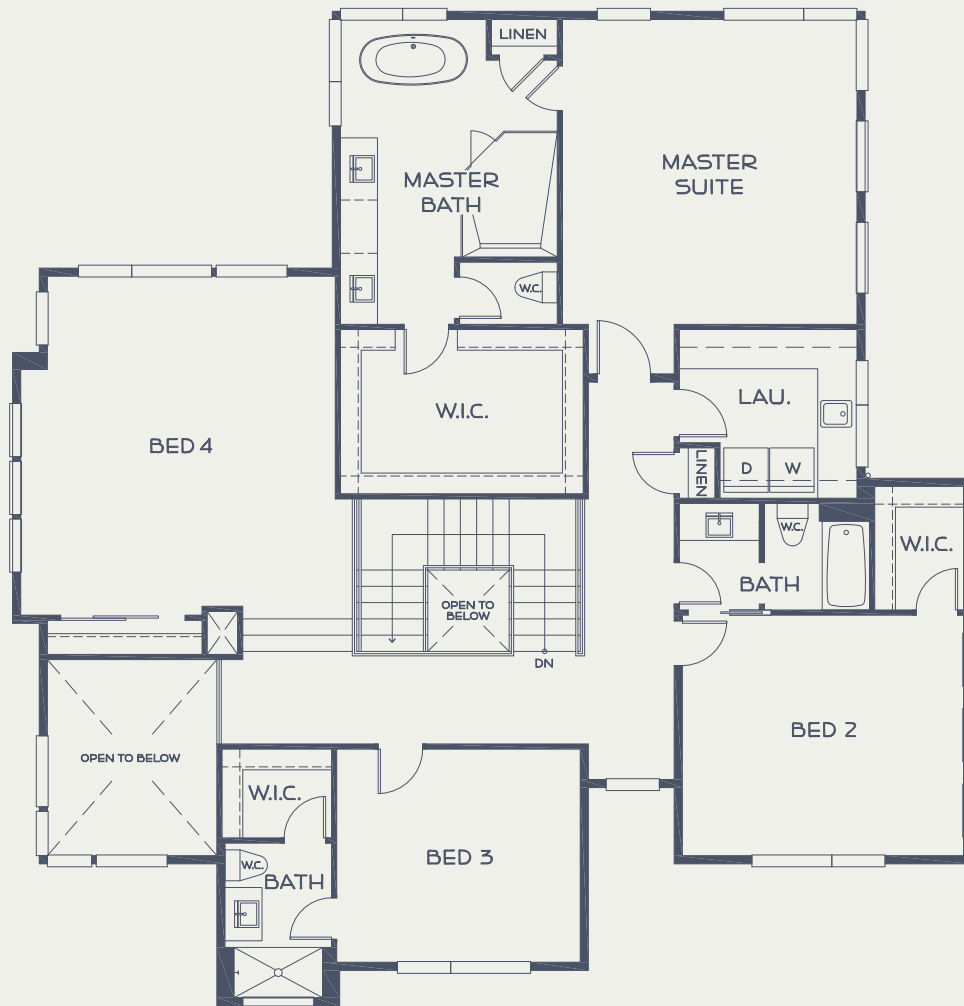

HOMESITE 12

4,641 SQFT

5 BED | 4 BATH

OUTDOOR LIVING 801 SQFT

GARAGE 827 SQFT

LOT 10,922 SQFT

UPPER LEVEL

LOWER LEVEL

Architecture:
MCCULLOUGH
ARCHITECTS

Interior Design:
SIX WALLS
INTERIOR DESIGN

Landscape Architects:
THOMAS RENGSTORF
& ASSOCIATES

Home Builder:
WINDSOR
CONSTRUCTION

8260 SE 31st Street
Mercer Island, WA 98040
206.317.7758
summerwellhomes.com