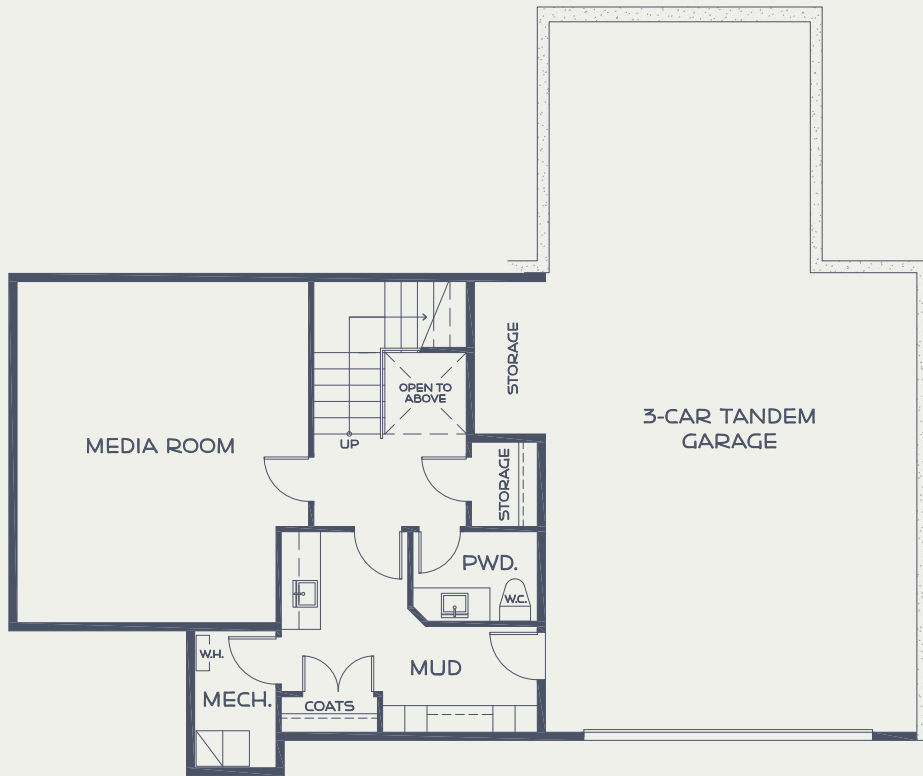

HOMESITE 12

4,641 SQFT

5 BED | 4 BATH

OUTDOOR LIVING 801 SQFT

GARAGE 827 SQFT

LOT 10,922 SQFT

UPPER LEVEL

LOWER LEVEL