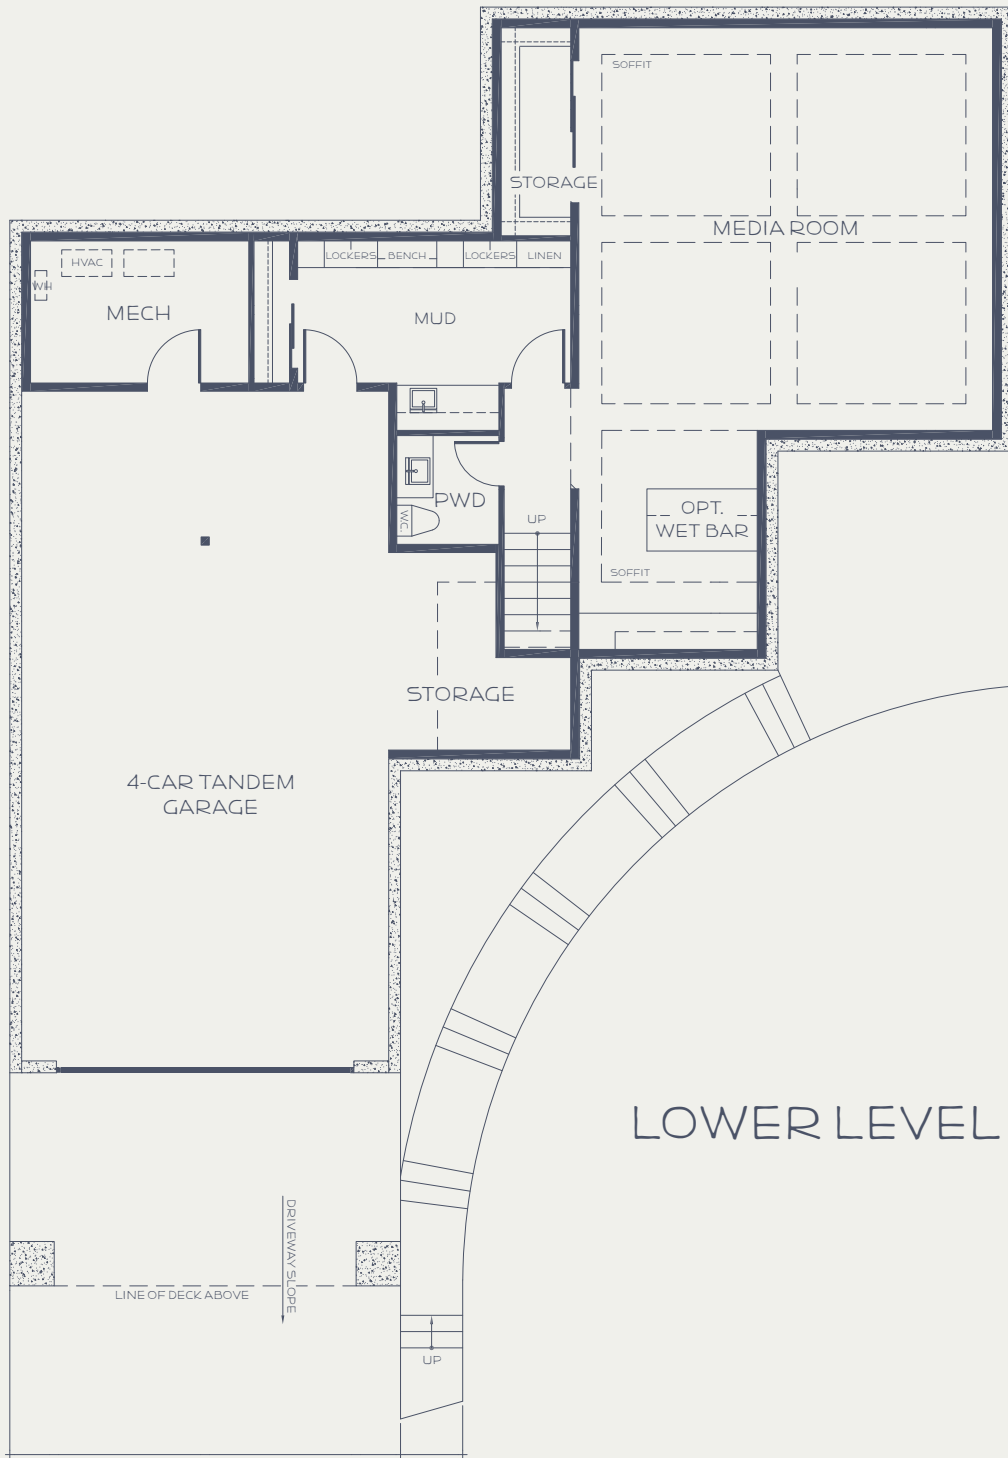

## UPPER LEVEL

---

HOMESITE 13

5,040 SQFT

5 BED | 4.5 BATH

OUTDOOR LIVING 964 SQFT

GARAGE 939 SQFT

LOT 12,042 SQFT