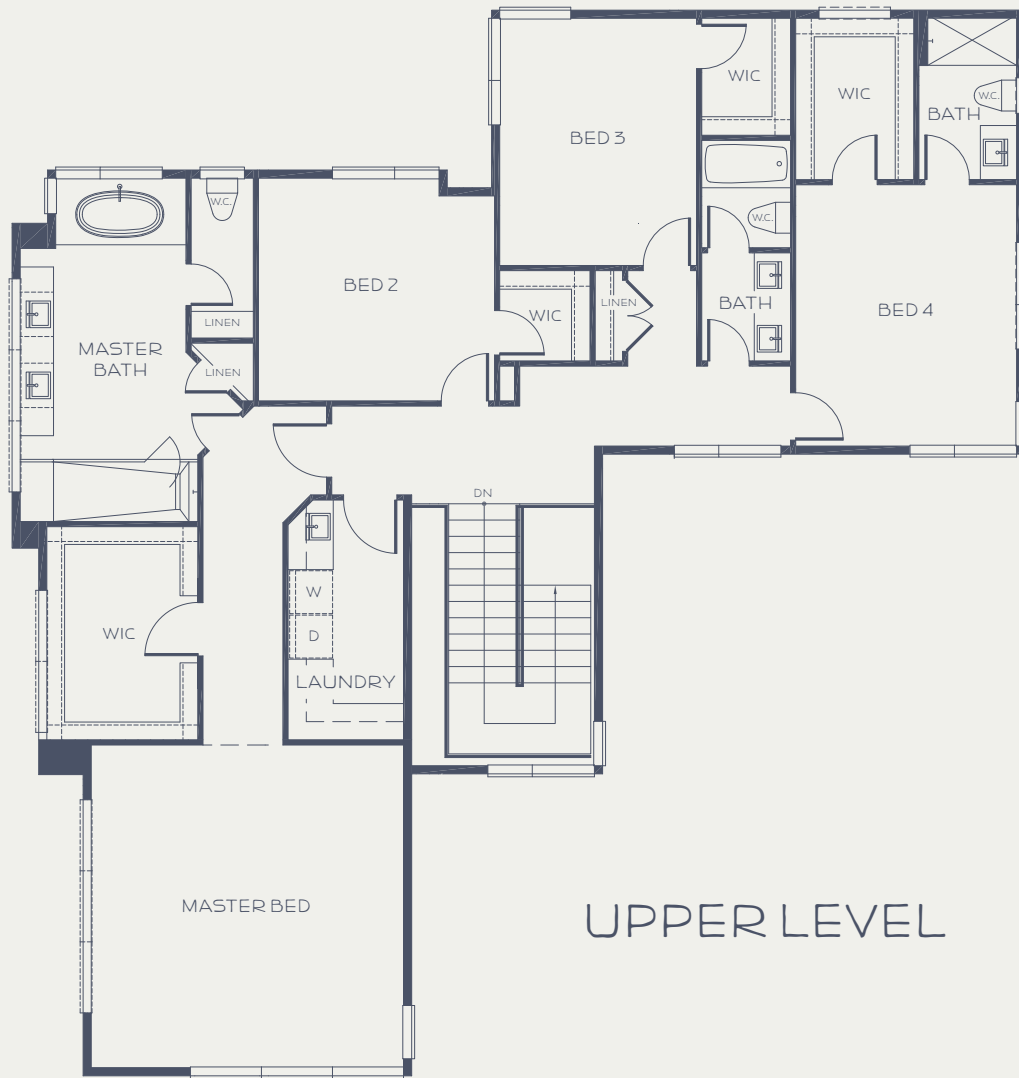

## UPPER LEVEL

---

HOMESITE 13

5,040 SQFT

5 BED | 4.5 BATH

OUTDOOR LIVING 964 SQFT

GARAGE 939 SQFT

LOT 12,042 SQFT