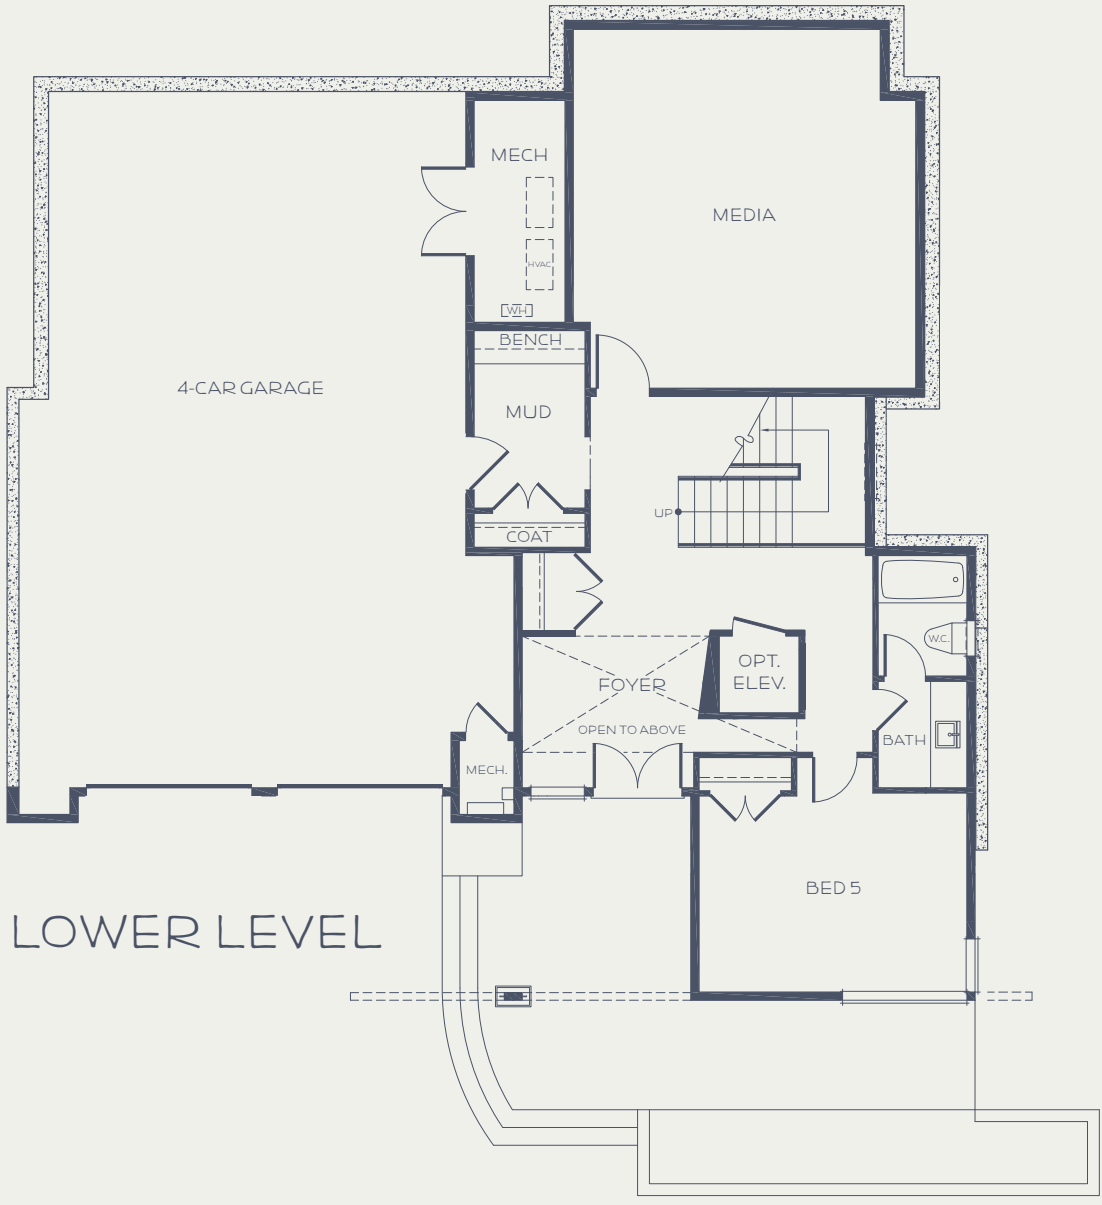


HOMESITE 14

5 BED | 4.75 BATH

SUMMERWELL

ON MERCER ISLAND

ARCHITECT
DESIGNED.
CUSTOM
QUALITY.

visit us online at
summerwellhomes.com

For more information, call
206.317.7758

HOMESITE 14

5,217 SQFT

5 BED | 4.75 BATH

OUTDOOR LIVING 564 SQFT

GARAGE 1,050 SQFT

LOT 16,159 SQFT

MAIN LEVEL

Architecture:
MCCULLOUGH
ARCHITECTS

Interior Design:
SIX WALLS