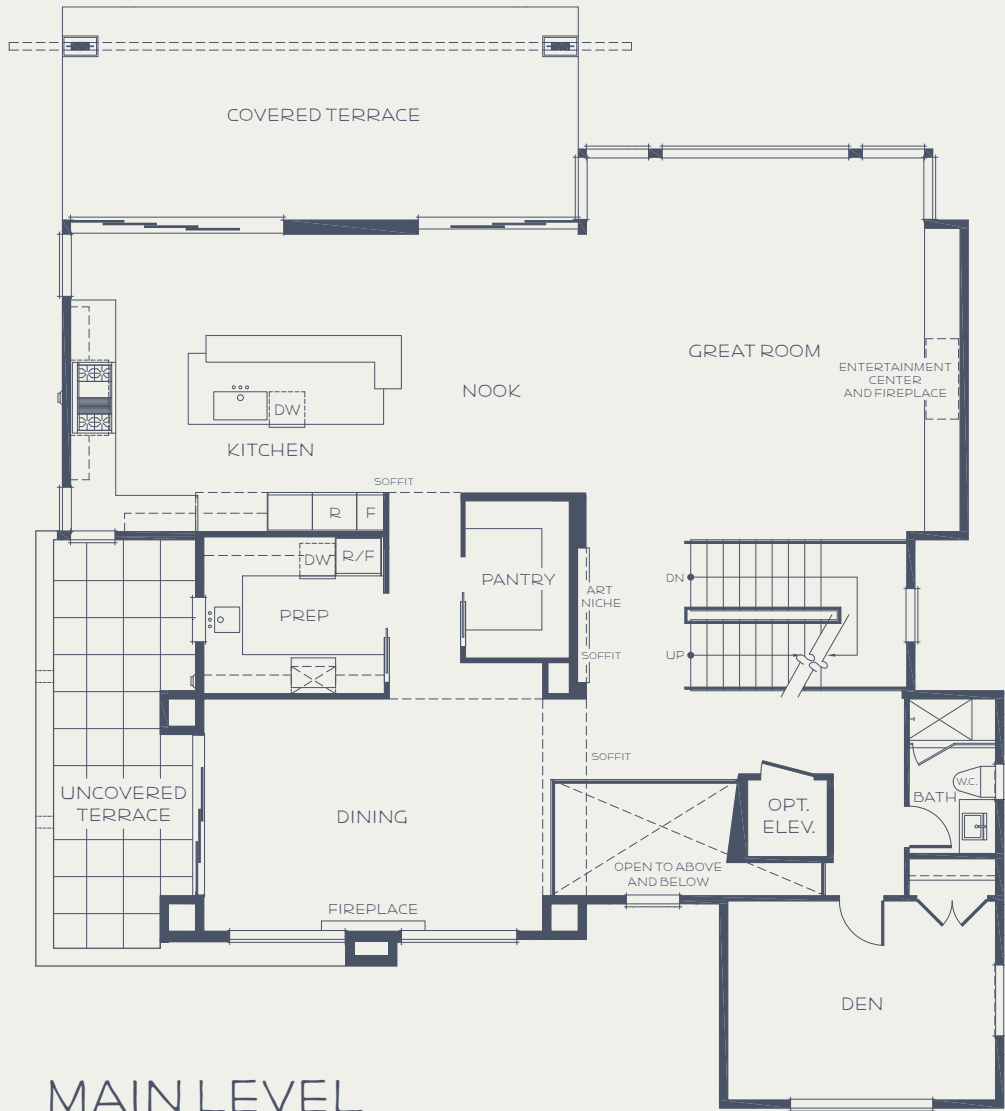


HOMESITE 14

5 BED | 4.75 BATH

SUMMERWELL

ON MERCER ISLAND

ARCHITECT
DESIGNED.
CUSTOM
QUALITY.

visit us online at
summerwellhomes.com

For more information, call
206.317.7758

HOMESITE 14

5,217 SQFT

5 BED | 4.75 BATH

OUTDOOR LIVING 564 SQFT

GARAGE 1,050 SQFT

LOT 16,159 SQFT

MAIN LEVEL

Architecture:
MCCULLOUGH
ARCHITECTS

Interior Design:
SIX WALLS