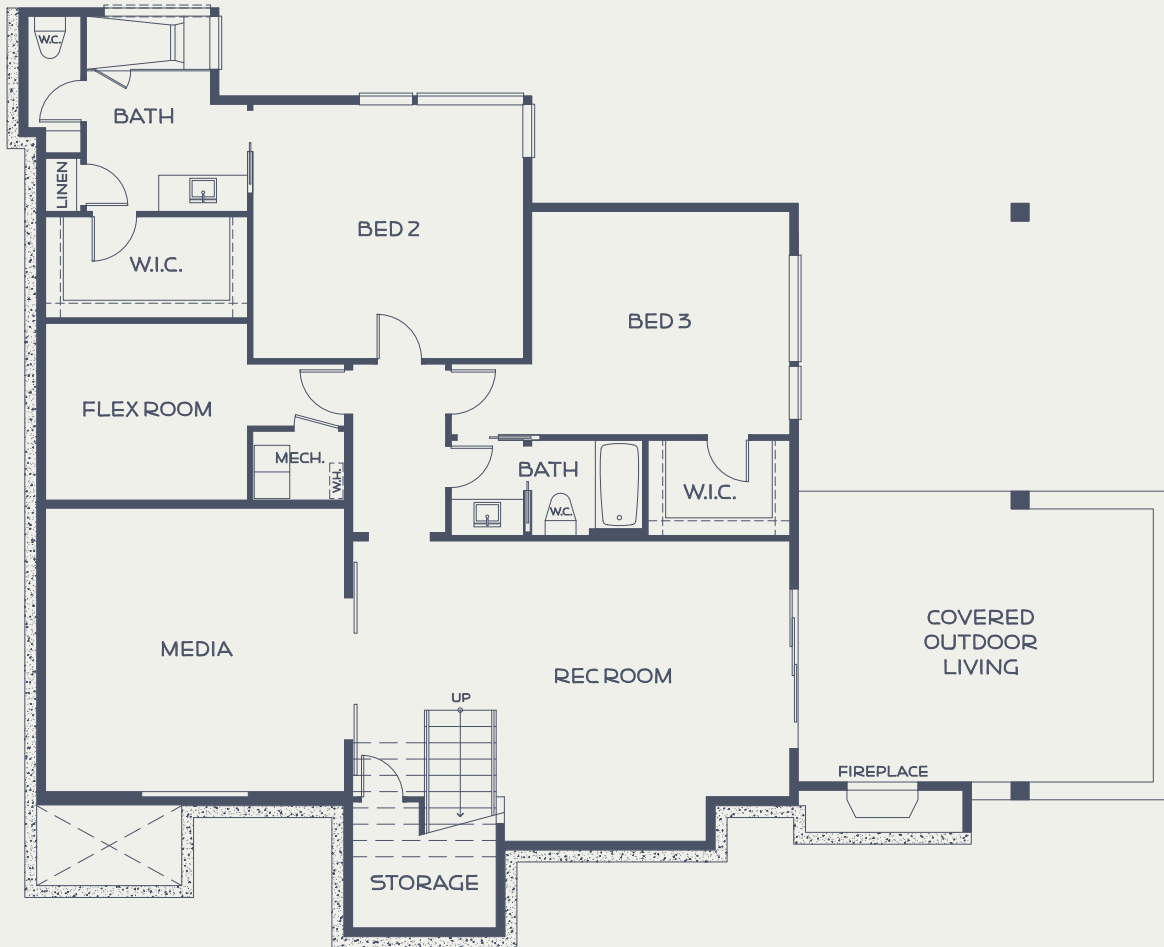

HOMESITE 9

4,002 SQFT

4 BED | 3.75 BATH

OUTDOOR LIVING 545 SQFT

GARAGE 591 SQFT

LOT 9,662 SQFT

LOWER LEVEL

“As an architect you design for the present, with an awareness of the past, for a future which is essentially unknown.” – NORMAN FOSTER

SUMMERWELL
ON MERCER ISLAND

In our continuing effort to improve the design and function of our homes, we reserve the right to modify or change plans, specifications, and features without notice. Square footages are approximate. Images are for illustrative purposes only and may differ from the actual home and views.